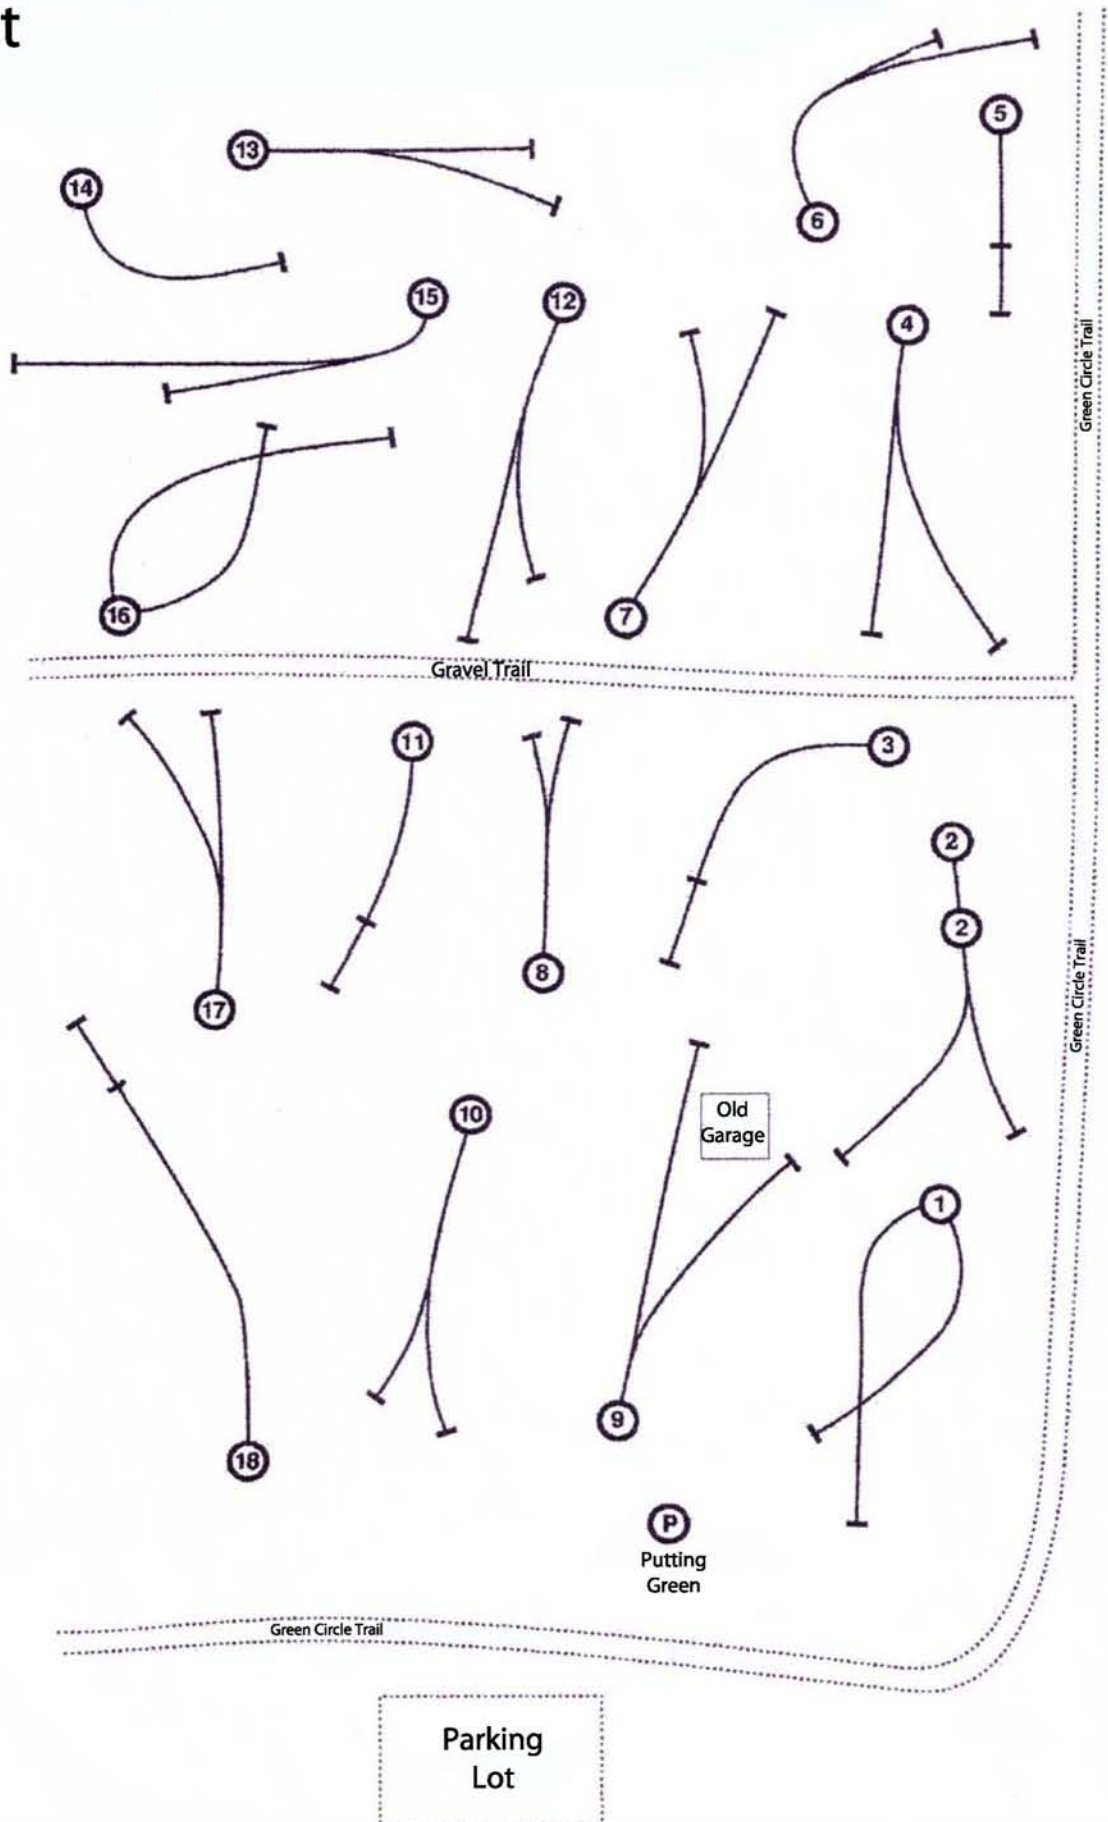

Yulga Park Disc Golf Course Stevens Point

Distances		
Hole #	Red Tee	White Tee
1	226 ft.	283 ft.
2	187/242	265/324
3	242 ft.	311 ft.
4	260 ft.	290 ft.
5	211 ft.	286 ft.
6	230ft.	292 ft.
7	267 ft.	301 ft.
8	240 ft.	272 ft.
9	270 ft.	360 ft.
10	233 ft.	269 ft.
11	214ft.	271 ft.
12	249 ft.	311 ft.
13	227 ft.	290 ft.
14	233 ft.	233 ft.
15	250 ft.	352 ft.
16	242 ft.	330 ft.
17	296 ft.	303 ft.
18	380 ft.	420 ft.
Total	4457 ft.	5444 ft.

▶ from Stevens Point

Wojcik Memorial Drive