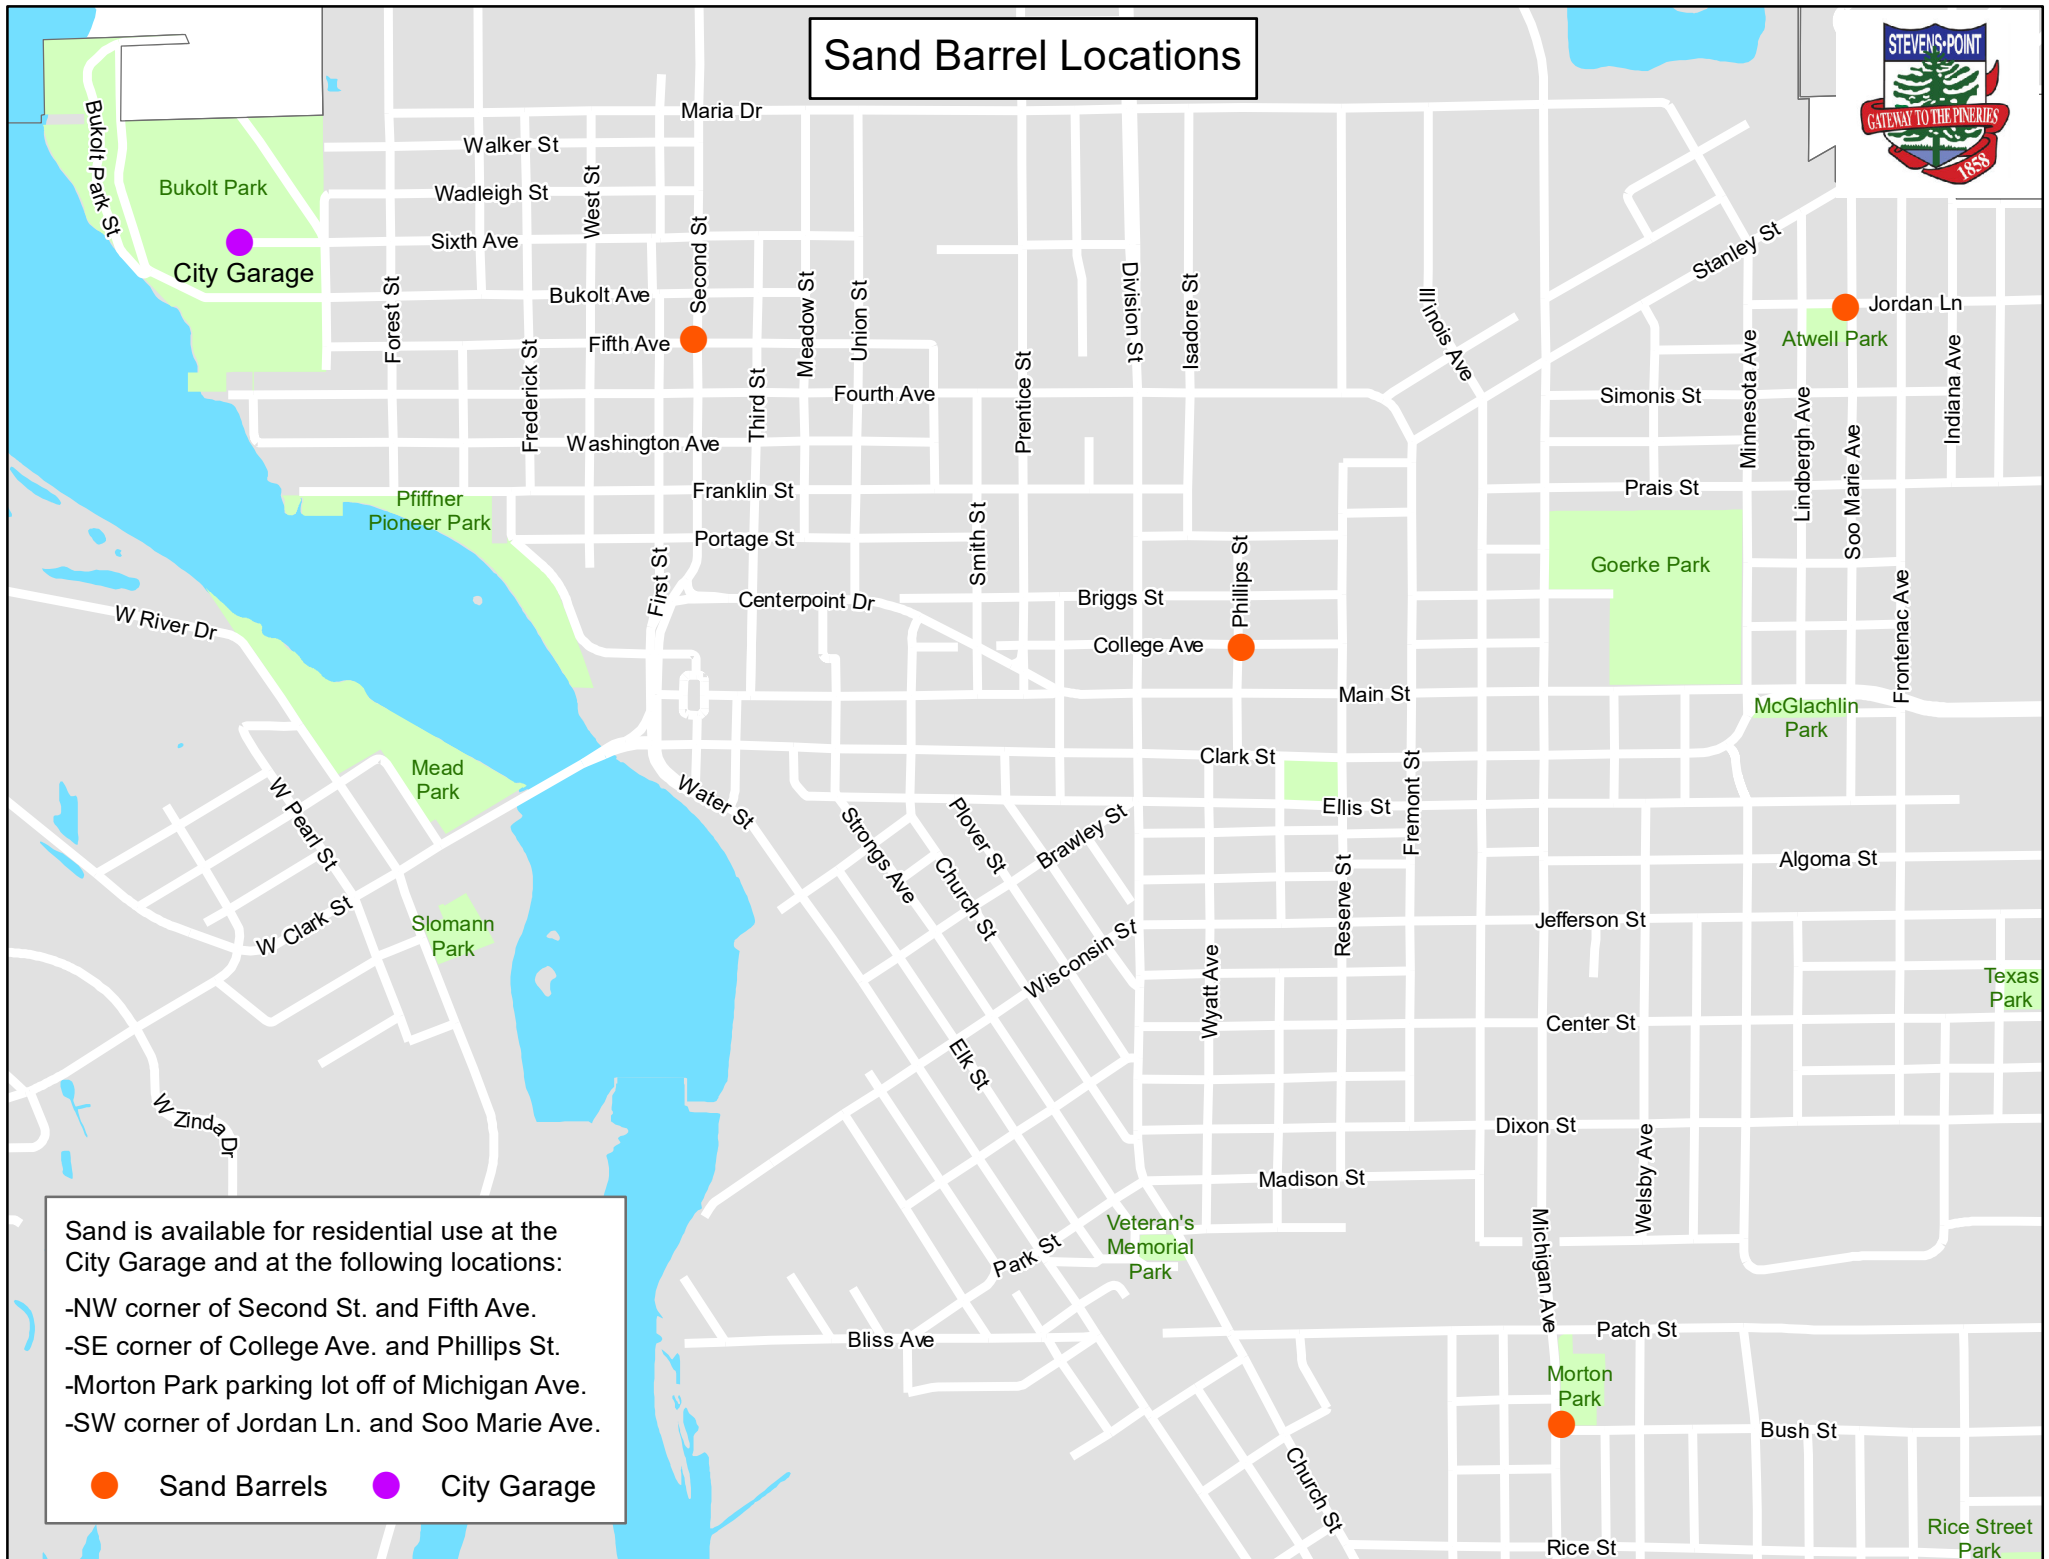

# Sand Barrel Locations

Sand is available for residential use at the City Garage and at the following locations:

- NW corner of Second St. and Fifth Ave.
- SE corner of College Ave. and Phillips St.
- Morton Park parking lot off of Michigan Ave.
- SW corner of Jordan Ln. and Soo Marie Ave.

● Sand Barrels     ● City Garage