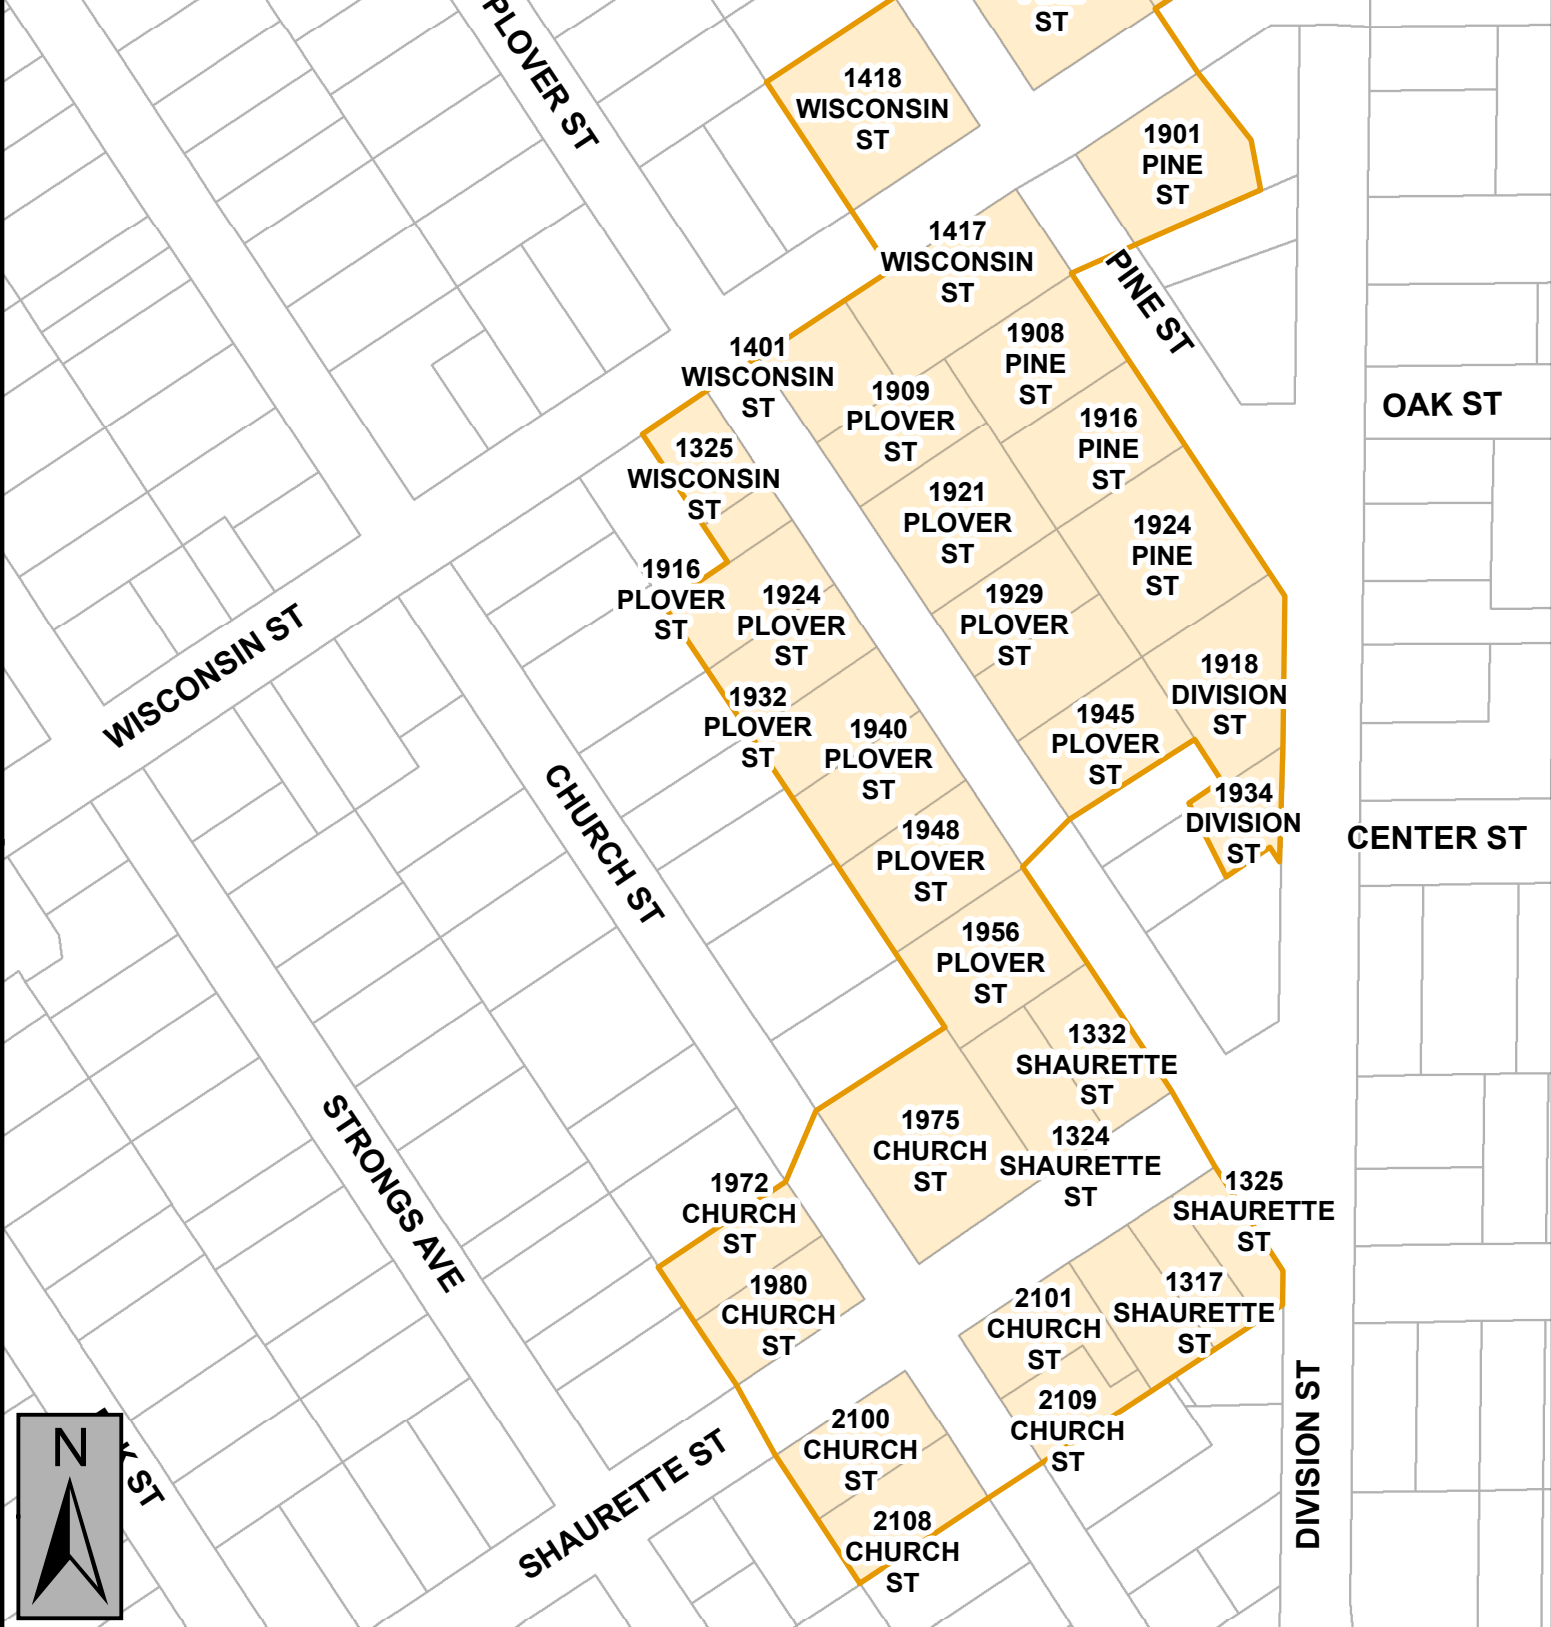

Pine Street - Plover Street Proposed Historic District

- Pine - Plover Streets Proposed District
- Parcel Lines

City of Stevens Point
Community Development Department

This map was compiled by the City of Stevens Point's Community Development Department for reference purposes only. The accuracy of this map is not guaranteed and the City makes no express or implied warranties of any type regarding this map. Furthermore, the City is not liable for any direct or indirect damages suffered related to the use of this map.
Date Saved: 5/11/2016

Pine Street - Plover Street Proposed Historic District Property list

1975 Church St.
1972 Church St.
1980 Church St.
2101 Church St.
2109 Church St.
2100 Church St.
2108 Church St.
1918 Division St.
1934 Division St.
1767 Pine St.
1901 Pine St.
1908 Pine St.
1916 Pine St.
1924 Pine St.
1909 Plover St.
1921 Plover St.
1908 Plover St.
1916 Plover St.
1929 Plover St.
1924 Plover St.
1937 Plover St.
1932 Plover St.
1945 Plover St.
1940 Plover St.
1948 Plover St.
1956 Plover St.
1332 Shaurette St.
1324 Shaurette St.
1333 Shaurette St.
1325 Shaurette St.
1317 Shaurette St.
1516 Wisconsin St.
1418 Wisconsin St.
1417 Wisconsin St.
1401 Wisconsin St.
1325 Wisconsin St.