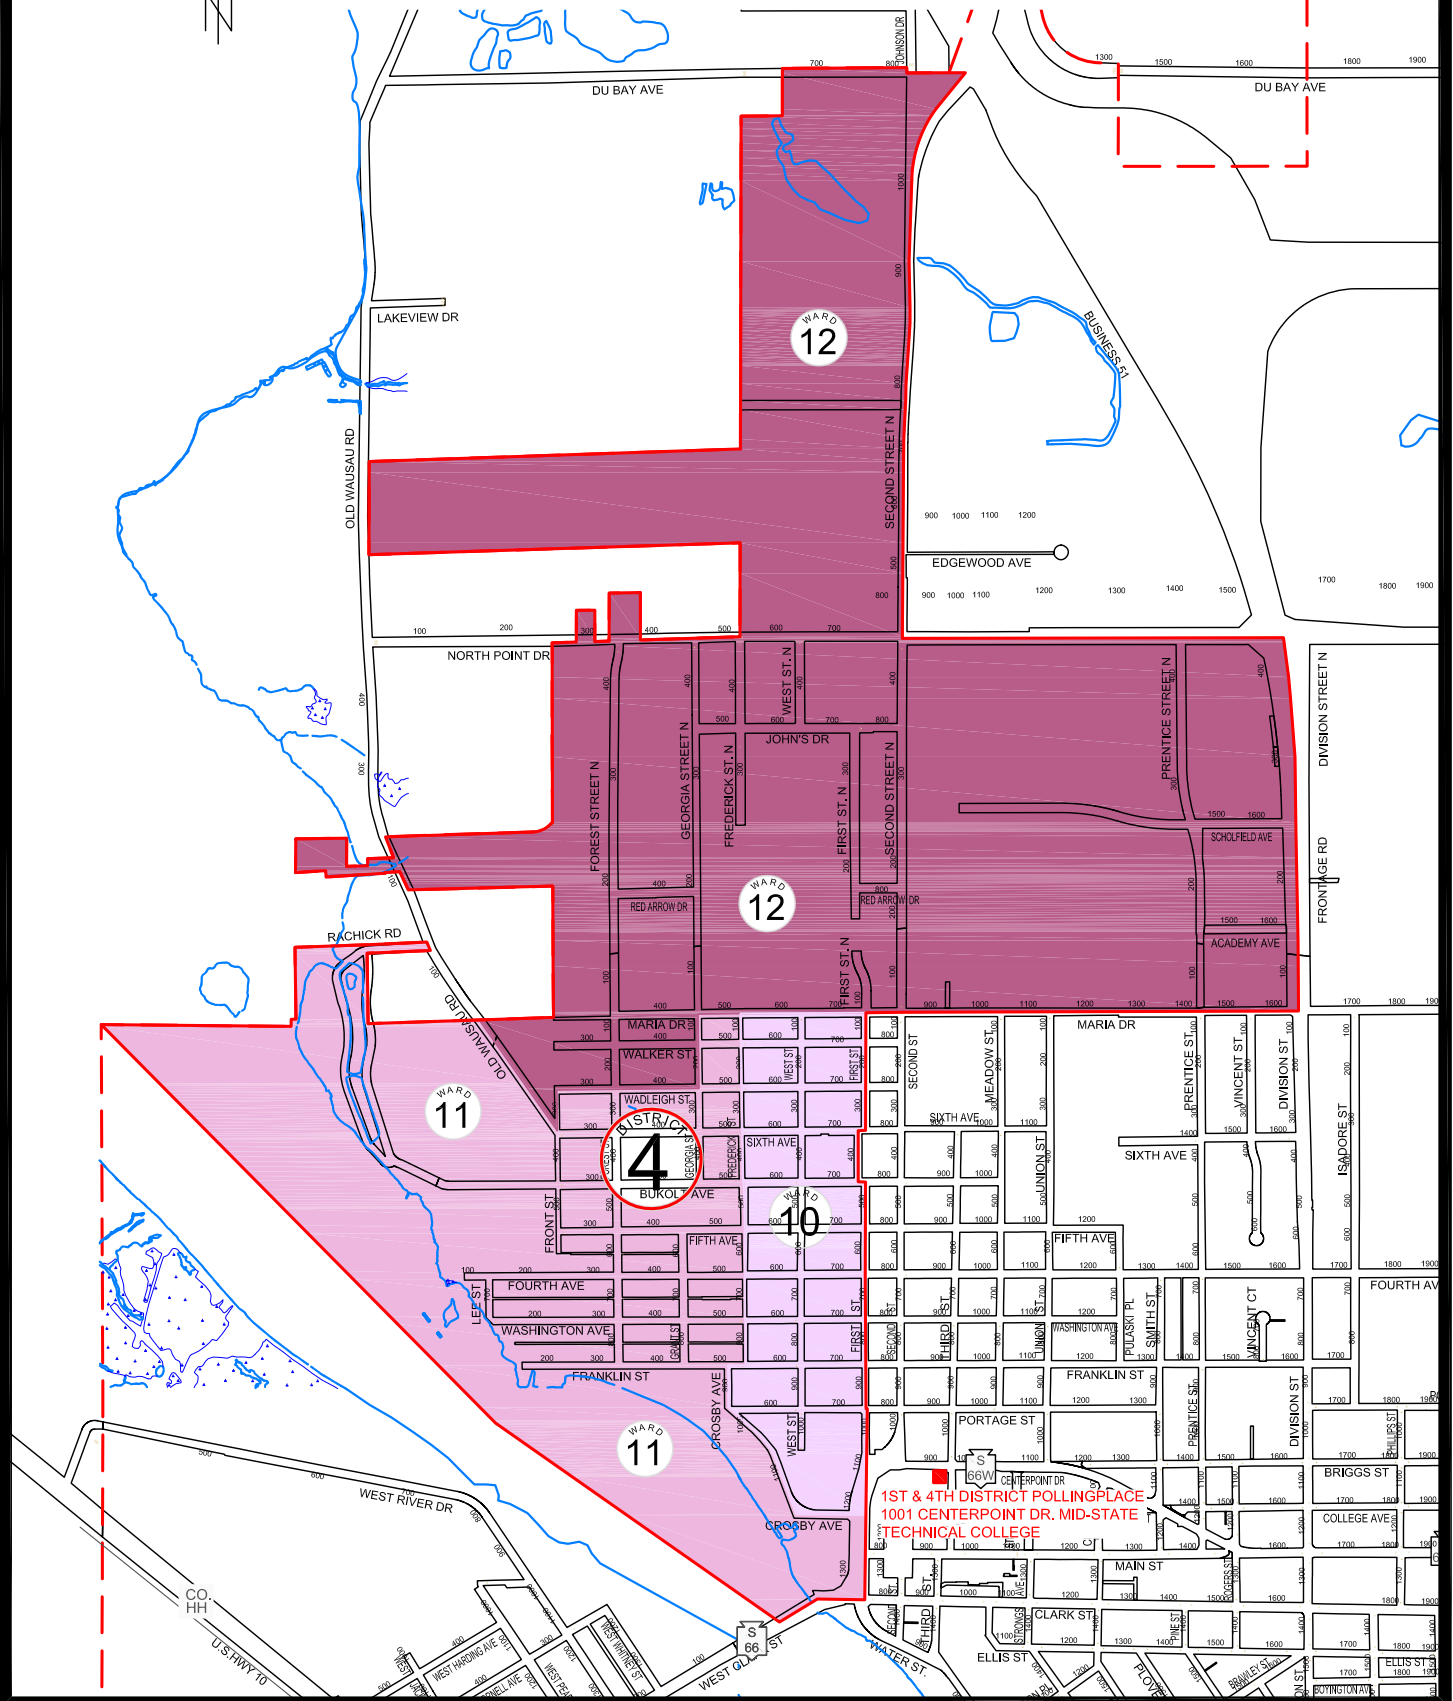

DISTRICT-4

WARDS 10-11-12

1ST & 4TH DISTRICT POLLING PLACE
1001 CENTERPOINT DR. MID-STATE
TECHNICAL COLLEGE